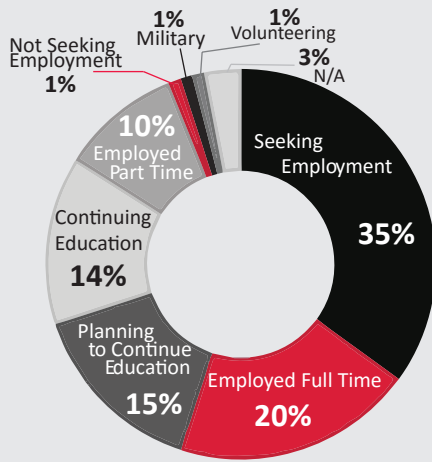

May 2018 Baccalaureate Graduates

Survey Completed July, 2018

College of Arts & Sciences

Number of Degree Recipients: 355*
Number of Responses: 323
Career Outcome Highlights:

Automatic Data Processing (ADP), Biospectra Inc., Capital One, Foundations Behavioral Health, Game Face Products, Inc., Good News Home, Inc., Janssen Pharmaceuticals Inc., Lehigh Valley Health Network, Mirarchi Brothers, Inc., Personal Care Coordination Agency, PhysAssist Scribes, Inc., QVC, Sanofi Pasteur, Sapphire Software, Vigon International, Inc., Wall Street

91%
completed the survey

College of Business & Management

Number of Degree Recipients: 155*
Number of Responses: 155
Career Outcome Highlights:

Aeropostale, Blowout Cards, Boardwalk Productions, Camelback Lodge & Aquatopia Indoor Waterpark, Casino Theatre, Colonial Intermediate Unit 20, Enterprise Rent a Car, Frontline Collectables, Lehigh University Athletic Department, May's Lawn Care, Mealey's Furniture, Mount Airy Casino Resort, Murray Securus, Northern Eagle Beverage Company, Red Lobster, Revolution Ice Centre, Rockaway River Country Club, Sanofi Pasteur, Sonesta Resort-Hilton Head Island, St. Luke's University Health Network, Thomas Jefferson University Hospital, University of Pennsylvania Athletic Department, Water Gap Country Club, Wawa, White Haven Powerhouse Eatery, Wilmington Blue Rocks, Xtech Protective Equipment, LLC

100%
completed the survey