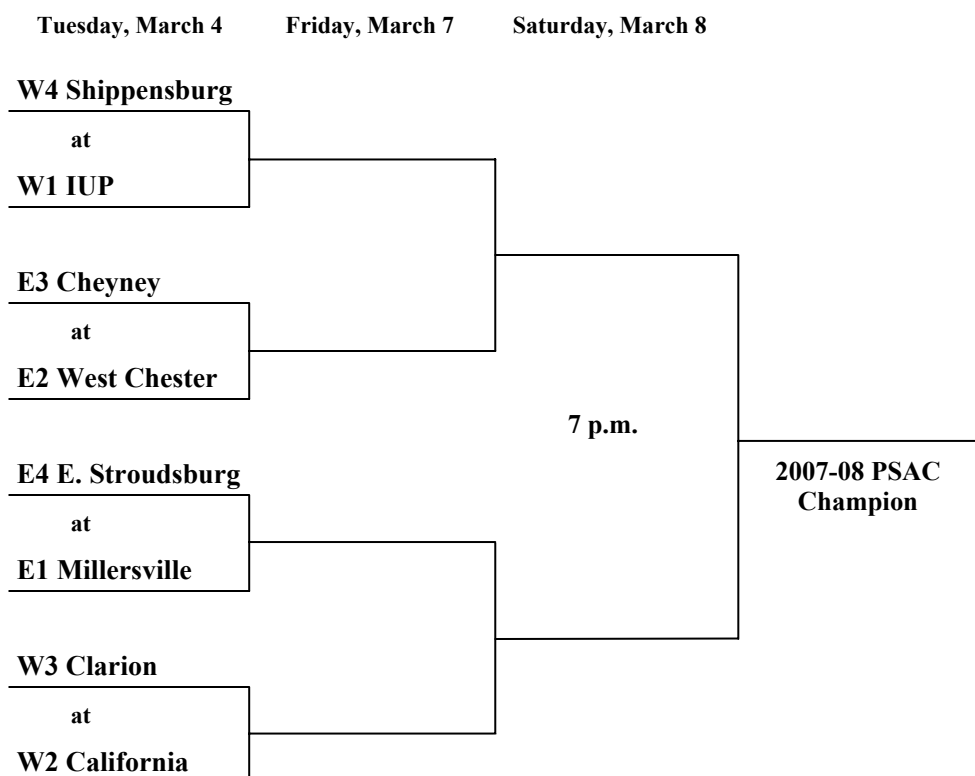

2007-08 PSAC Women's Basketball

Standings		
Eastern Division		
	PSAC	Overall
Millersville	12-0	23-4
West Chester	9-3	18-9
Cheyney	7-5	11-15
East Stroudsburg	6-6	12-14
Kutztown	4-8	11-16
Bloomsburg	3-9	8-19
Mansfield	1-11	6-21
Western Division		
	PSAC	Overall
IUP	9-3	24-4
California	9-3	22-5
Clarion	8-4	18-8
Shippensburg	7-5	19-8
Edinboro	6-6	17-10
Lock Haven	2-10	7-19
Slippery Rock	1-11	7-20

2007-08 PSAC Men's Basketball

Standings		
Eastern Division		
	PSAC	Overall
Cheyney	10-2	18-8
Kutztown	10-2	19-8
Millersville	8-4	19-8
East Stroudsburg	6-6	18-9
Mansfield	5-7	17-10
West Chester	3-9	12-15
Bloomsburg	0-12	8-19
Western Division		
	PSAC	Overall
Edinboro	11-1	22-5
California	11-1	22-5
Clarion	7-5	16-11
IUP	5-7	13-14
Slippery Rock	4-8	7-20
Shippensburg	2-10	8-19
Lock Haven	2-10	2-24